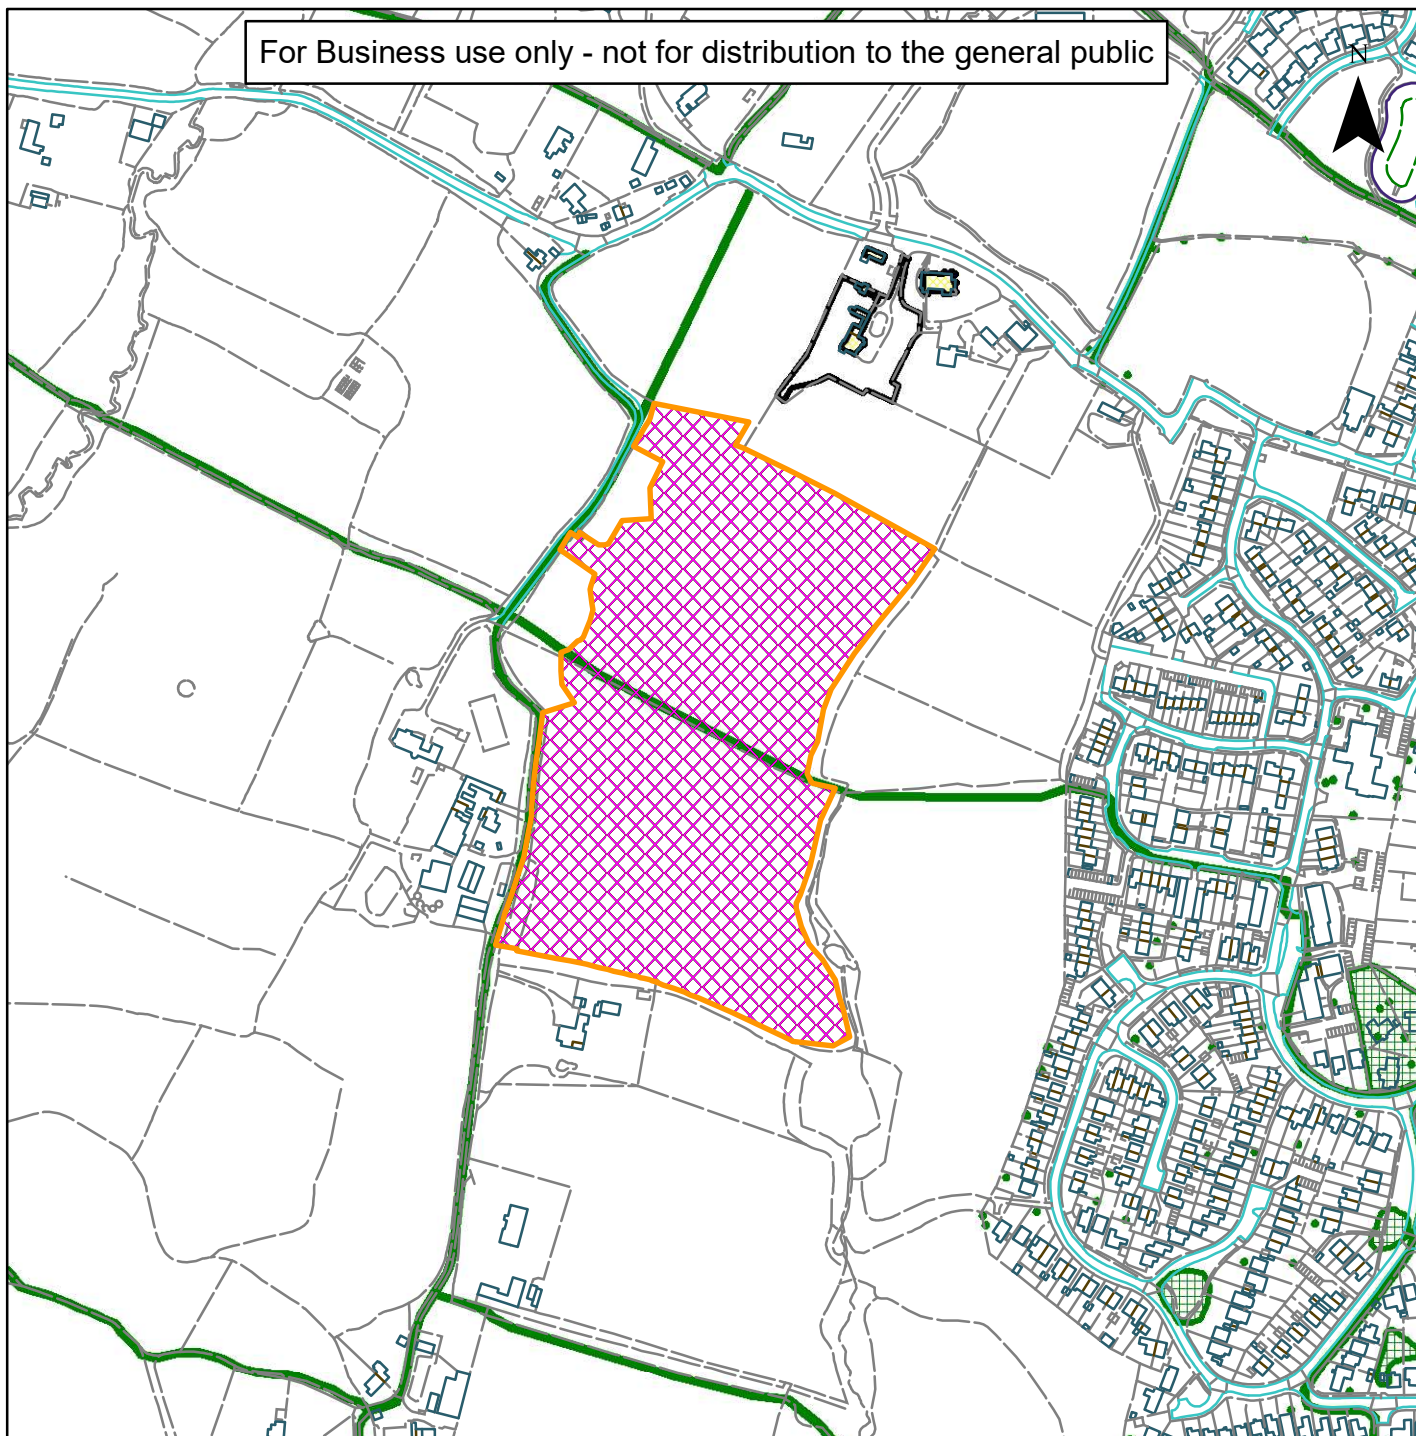

07) DC/19/2464

Horsham District Council

Berkeley Homes Development Site, Worthing Road, Southwater, RH13 9BT

For Business use only - not for distribution to the general public

Scale: 1:5,000

Reproduced by permission of Ordnance Survey map on behalf of HMSO. © Crown copyright and database rights (2019). Ordnance Survey Licence.100023865